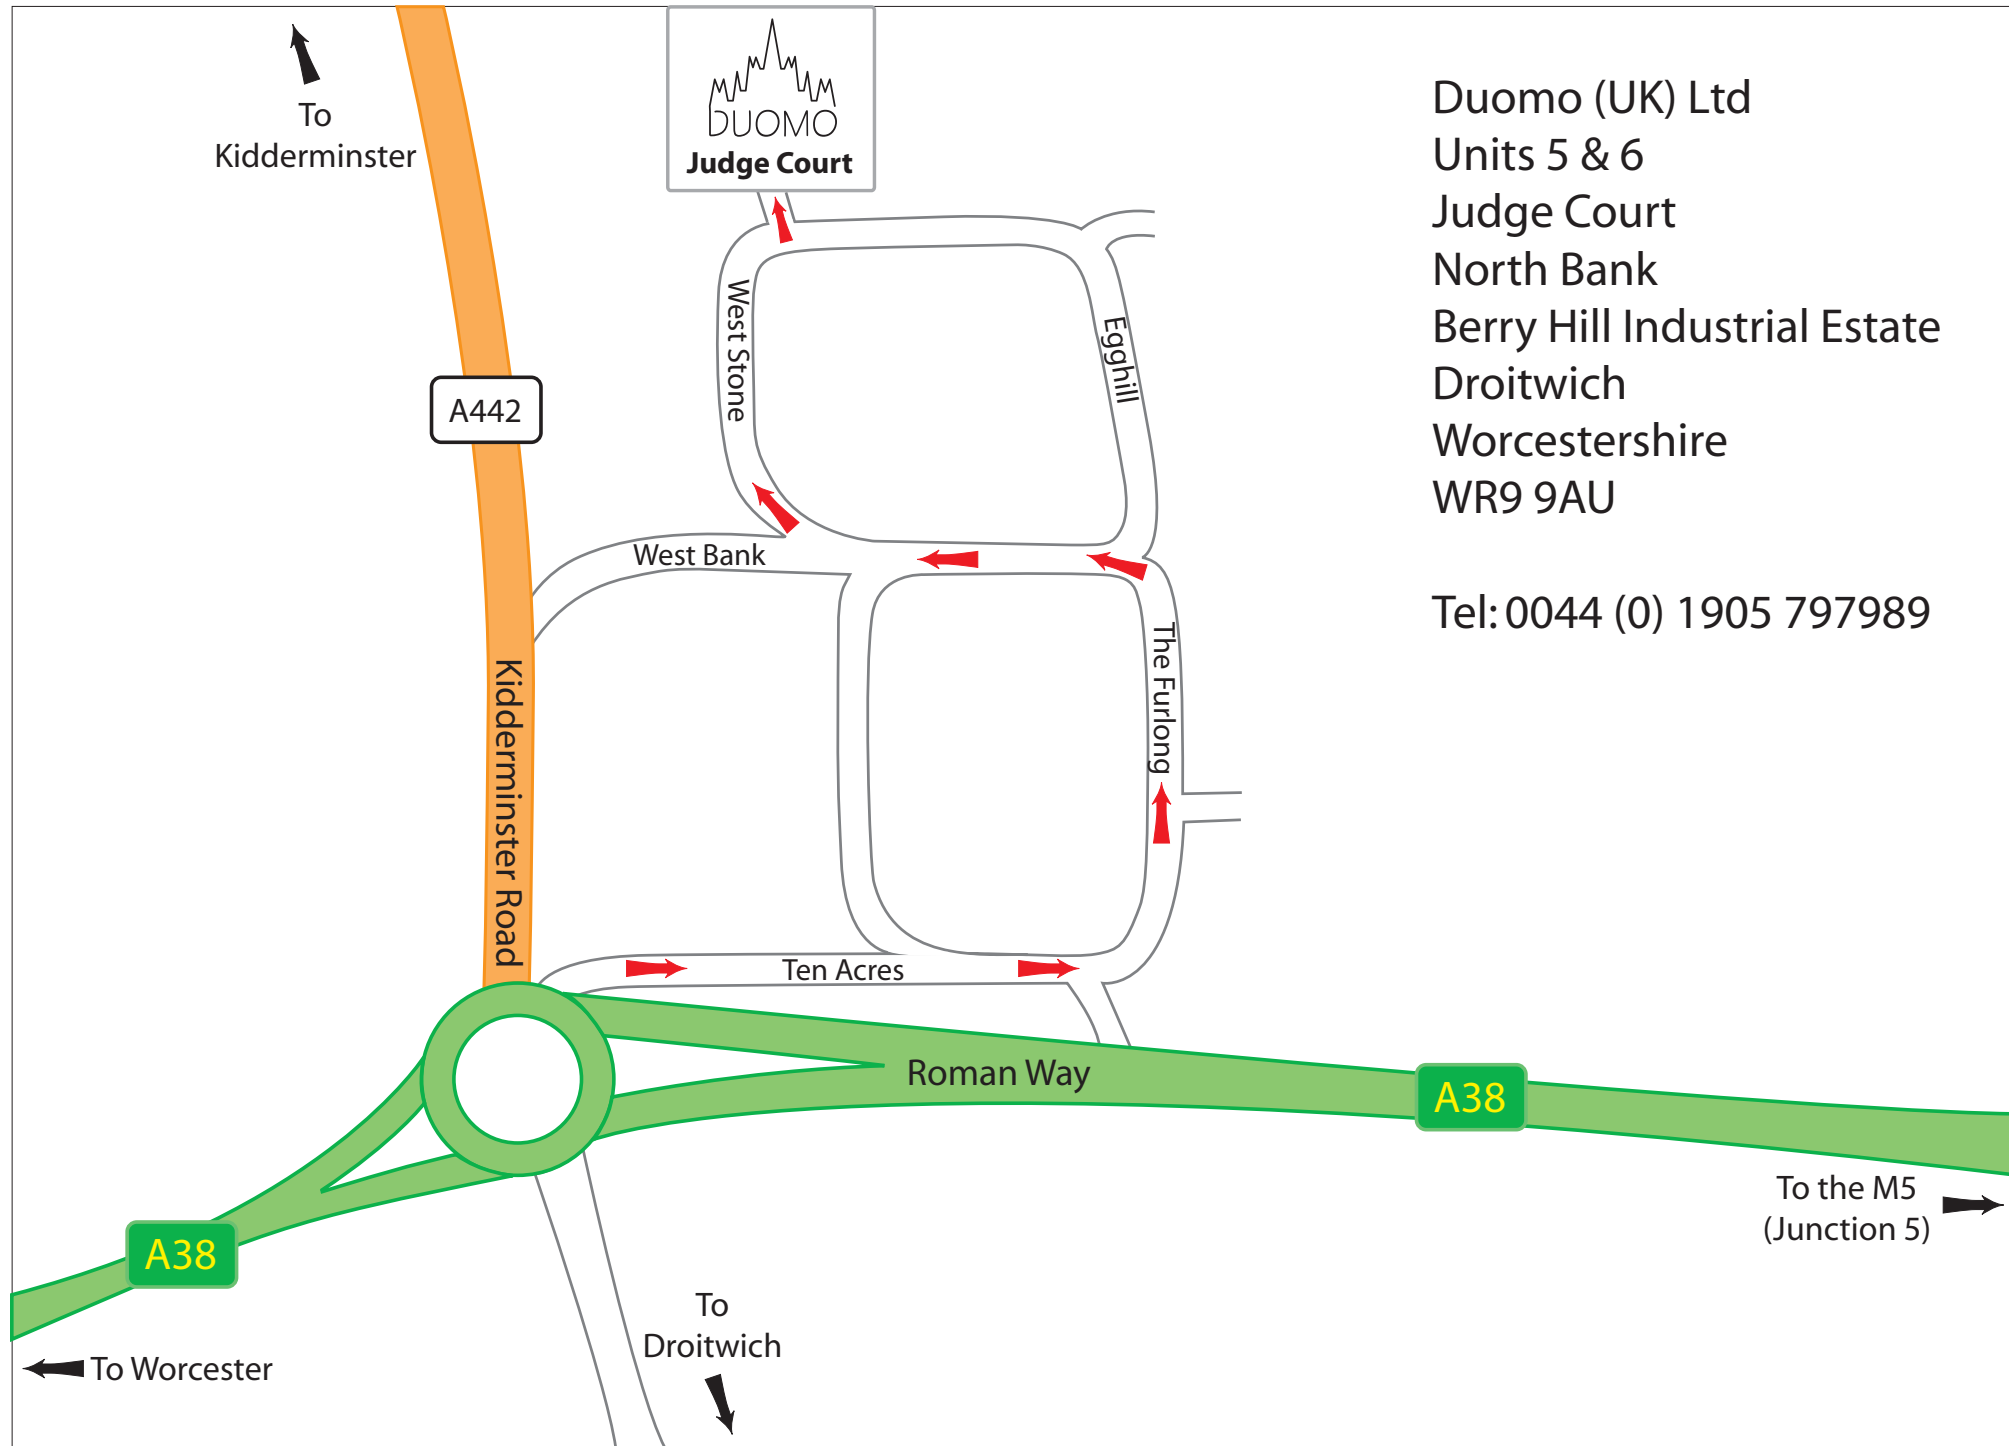

Duomo Directions

Duomo (UK) Ltd
Units 5 & 6
Judge Court
North Bank
Berry Hill Industrial Estate
Droitwich
Worcestershire
WR9 9AU

Tel: 0044 (0) 1905 797989