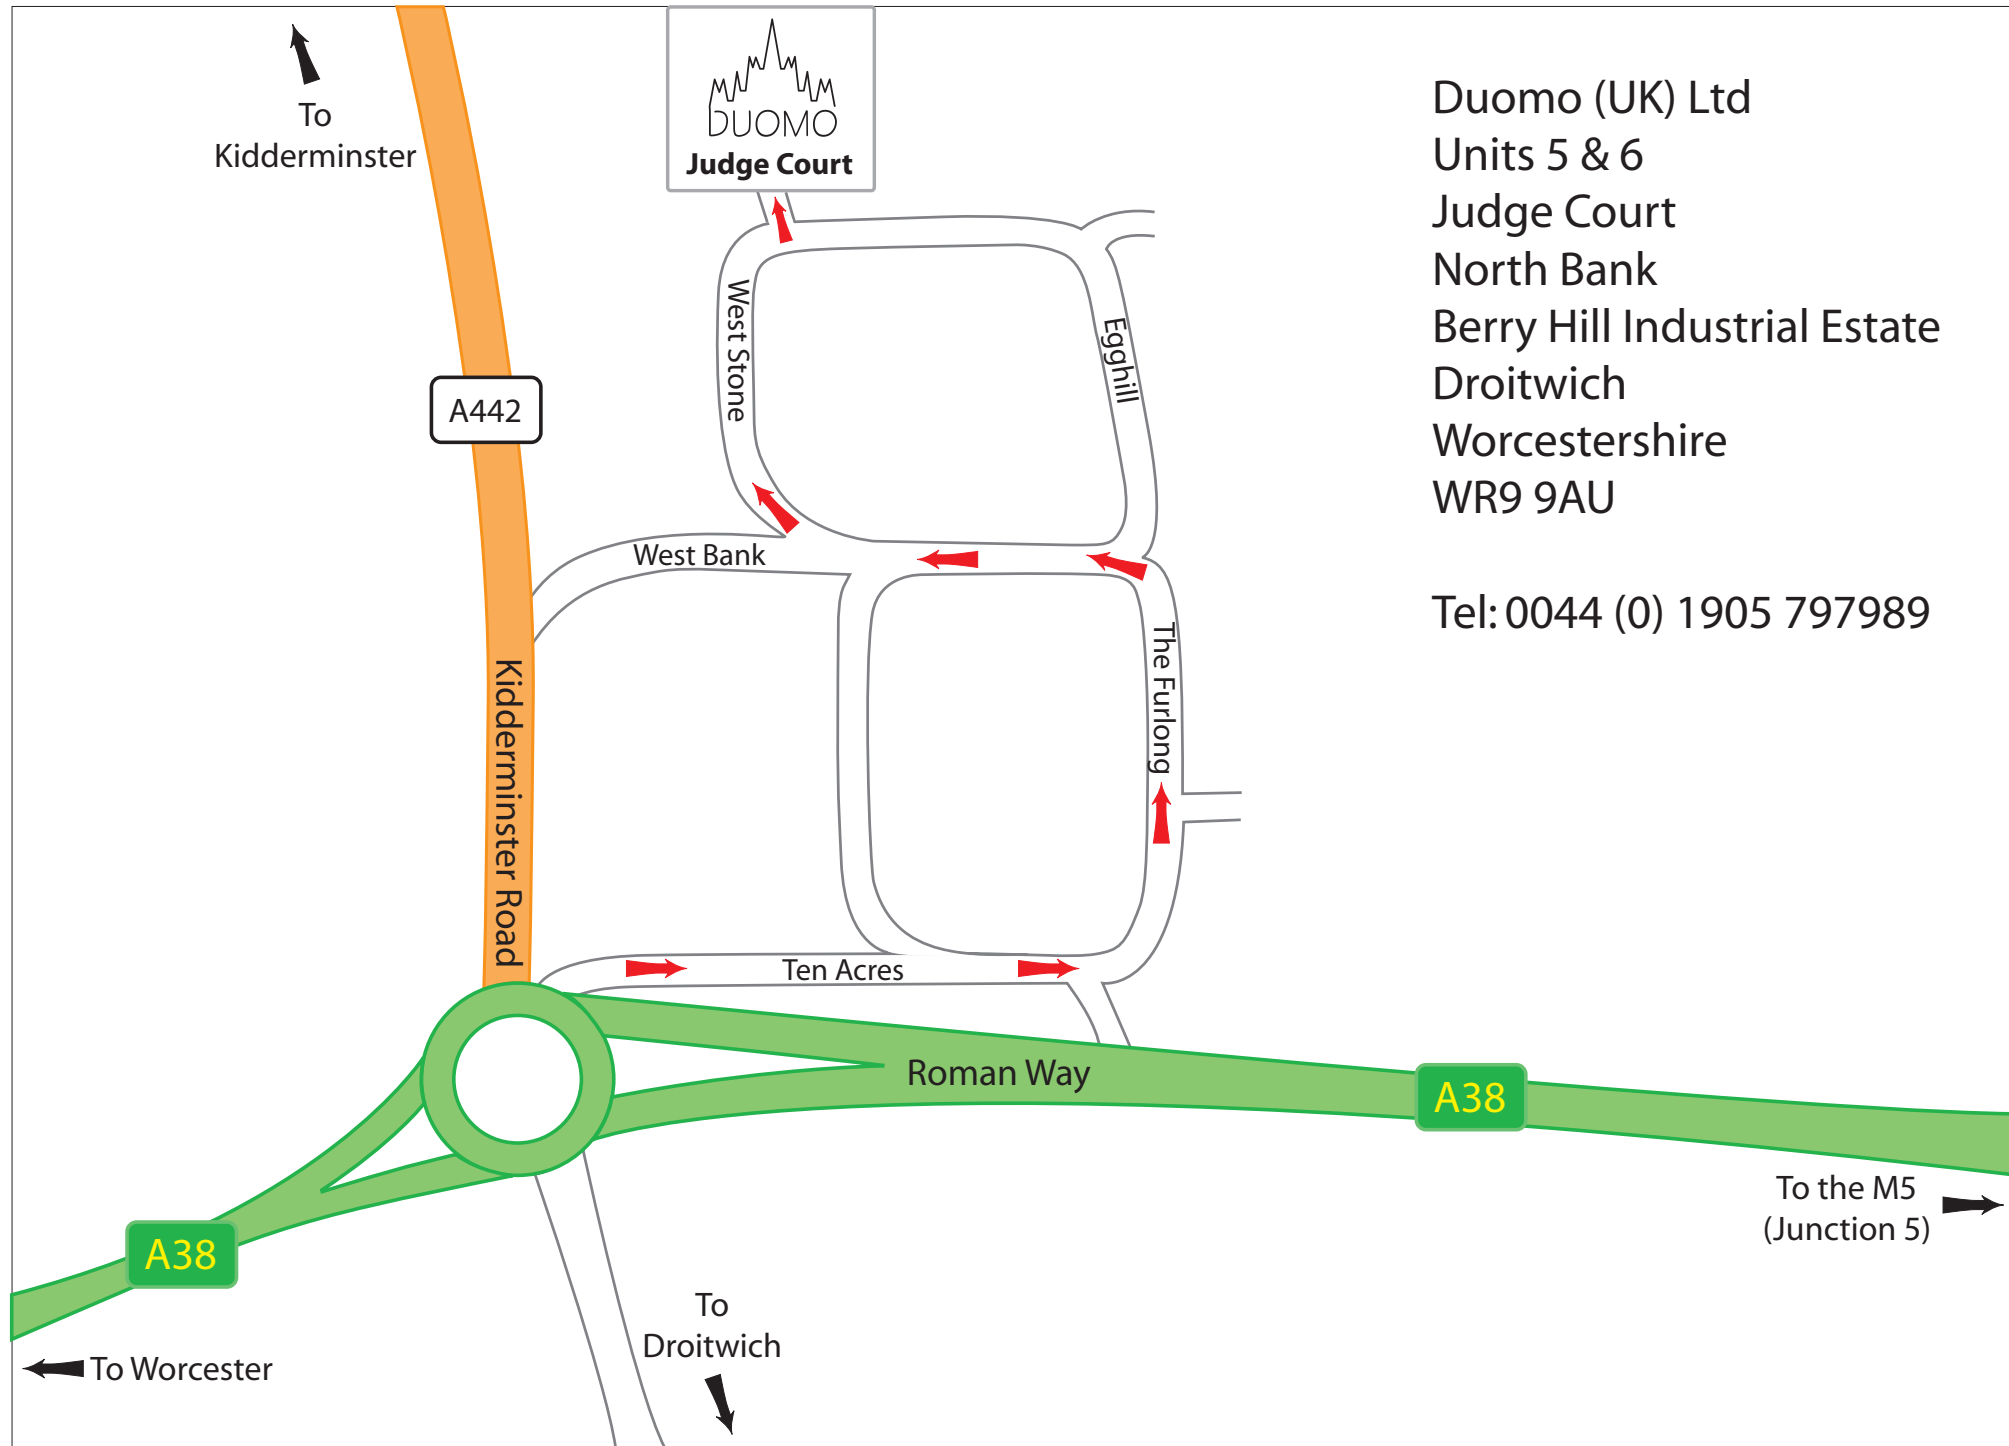

Duomo Directions

Duomo (UK) Ltd
Units 5 & 6
Judge Court
North Bank
Berry Hill Industrial Estate
Droitwich
Worcestershire
WR9 9AU

Tel: 0044 (0) 1905 797989